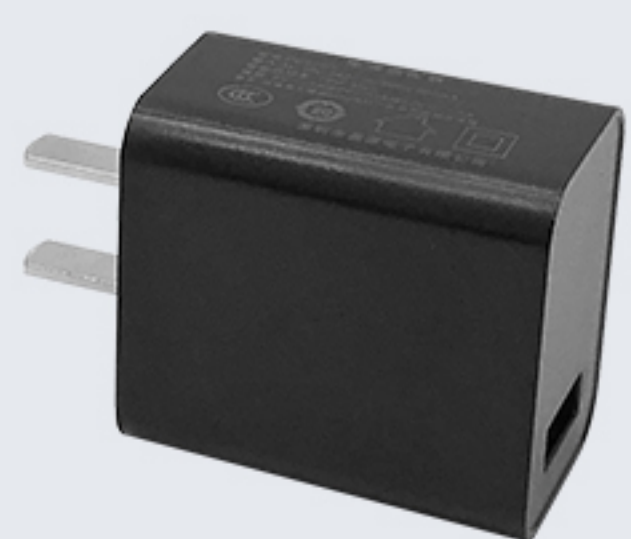

# MC50

Mobile Computer

#### Adapters

PWR-18W-CN

PWR-18W-EU

PWR-18W-UK

PWR-18W-US

Adapter (CN/EU/UK/US), I/P: 100-240V, O/P: 5V3A/12V1.5A/9V2A, use with DC-BK-TypeC cable.

**CRD-C50-DBC**  
Single Charging Cradle, Type-C port, charge MC50 device with spare battery, use with PWR-18W-XX adapter.