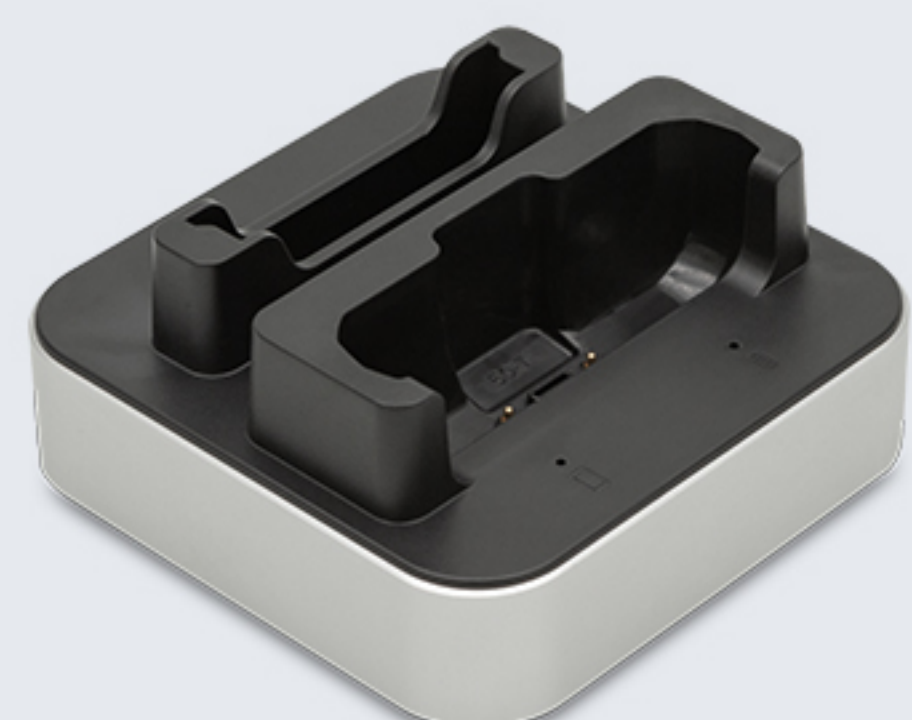

#### Charging Cradles

**CRD-C50-RBC**  
Single Charging Cradle, DC port, charge device only, use with DCPWR-12V2A-XX adapter.

**CRD-C50-SCC**  
Single Charging Cradle, Type-C port, charge device only, use with 10W/18W adapter.

**CRD-C50-DBC**  
Single Charging Cradle, Type-C port, charge MC50 device with spare battery, use with PWR-18W-XX adapter.