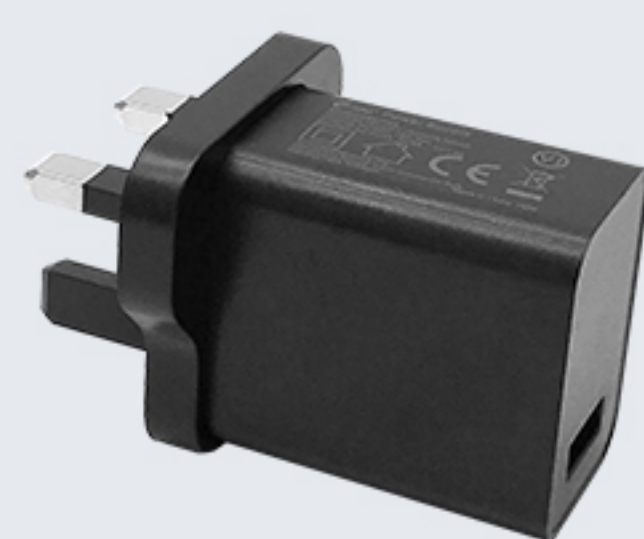

#### Adapters

PWR-18W-CN

PWR-18W-EU

PWR-18W-UK

PWR-18W-US

Adapter (CN/EU/UK/US), I/P: 100-240V, O/P: 5V3A/12V1.5A/9V2A, use with DC-BK-TypeC cable.

#### Charging Cradles

**CRD-C50-RBC**  
Single Charging Cradle, DC port, charge device only, use with DCPWR-12V2A-XX adapter.

**CRD-C50-SCC**  
Single Charging Cradle, Type-C port, charge device only, use with 10W/18W adapter.

**CRD-C50-DBC**  
Single Charging Cradle, Type-C port, charge MC50 device with spare battery, use with PWR-18W-XX adapter.