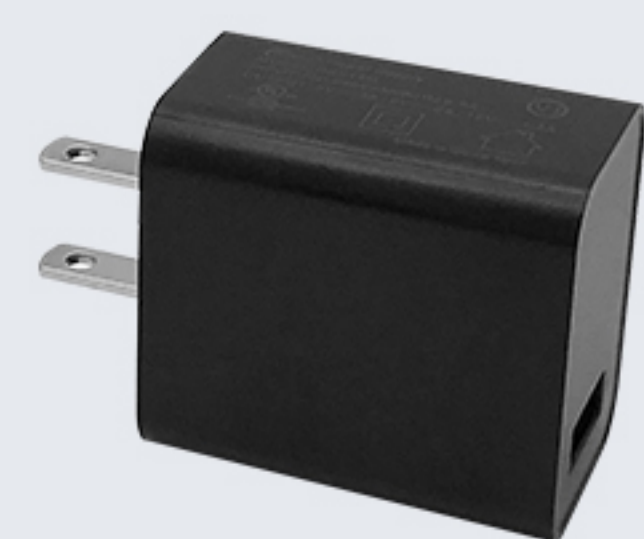

#### Adapters

PWR-18W-CN

PWR-18W-EU

PWR-18W-UK

PWR-18W-US

Adapter (CN/EU/UK/US), I/P: 100-240V, O/P: 5V3A/12V1.5A/9V2A, use with DC-BK-TypeC cable.