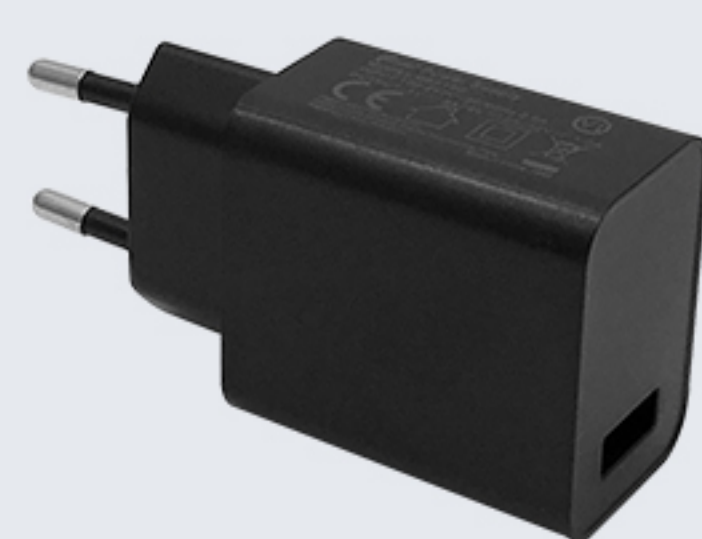

#### Adapters

PWR-18W-CN

PWR-18W-EU

PWR-18W-UK

PWR-18W-US

Adapter (CN/EU/UK/US), I/P: 100-240V, O/P: 5V3A/12V1.5A/9V2A, use with DC-BK-TypeC cable.

**CRD-C50-DBC**  
Single Charging Cradle, Type-C port, charge MC50 device with spare battery, use with PWR-18W-XX adapter.